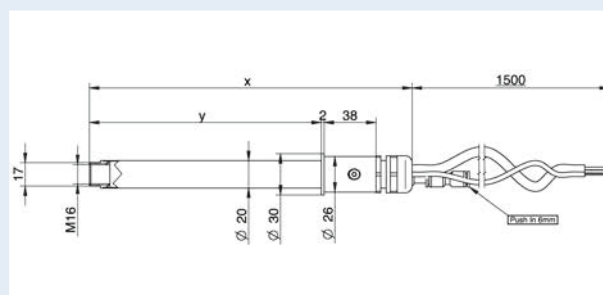

### Technical data

Order no.		5202412	5202414	5202416	5202418	5202420
Voltage	V	230	230	230	230	230
Power	W	450	800	1000	1500	2000
Frequency	Hz	50/60	50/60	50/60	50/60	50/60
Max. temperature	°C	650	650	650	650	650
Max. air pressure	Bar	6,0	6,0	6,0	6,0	6,0
Min. air flow	l/min	30	60	75	100	150
Thermocouple	Type "K"	included	included	included	included	included
Air connection	∅ mm	6	6	6	6	6
Air outlet	∅ mm	17	17	17	17	17
Dimensions	mm (length)	289x30	289x30	289x30	340x30	340x30
Weight	kg	0,42	0,42	0,42	0,50	0,50
Protection class I	⊕					
Marking	CE					

### Special features

- Housing made from stainless steel
- Length of the connection cable and thermocouple line 1,5 m
- Air hose available per meter

### Accessories

Order no.	Description
5202405	Screw fitting 6/4 with thread 1/8"
5202406	Solid state relay 230 V/12 A, activation 12 VDC
5202407	Cooling element for solid state relay
5202408	Digital controller 230 V (48x24 mm)