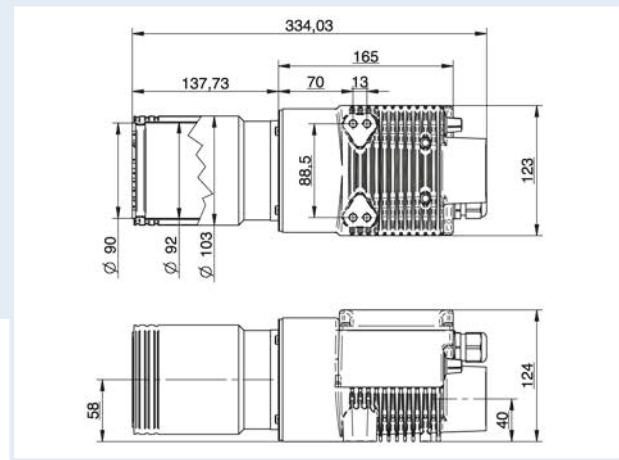

Air heater

XL92

from 5900–21 000 watt

Technical data

Order no.		5102761	5102760	5102765
Voltage	V	400–480	400–480	400–440
Power	W	5900–8500	11 800–17 000	17 400–21 000
Frequency	Hz	50/60	50/60	50/60
Max. temperature	°C	650	650	650
Min. air flow	l/min	560	950	1480
Air connection	∅ mm	60	60	60
Air outlet	∅ mm	92	92	92
Dimensions	mm (l x w x h)	330 x 123 x 124	330 x 123 x 124	330 x 123 x 124
Weight	kg	3,3	3,3	3,3
Protection class I		⊕		
Marking		CE		

Accessories

Order no.	Description
5107244	Round nozzle (∅ 92 mm) ∅ 50 mm
5107275	Connection flange ∅ 92 mm
5107273	Extension tube (∅ 92 mm) 500x60 mm
5107274	Wide slot nozzle (∅ 92 mm) 130x17 mm
5107272	Wide slot nozzle (∅ 92 mm) 300x12 mm
5107267	Wide slot nozzle (∅ 92 mm) 500x15 mm